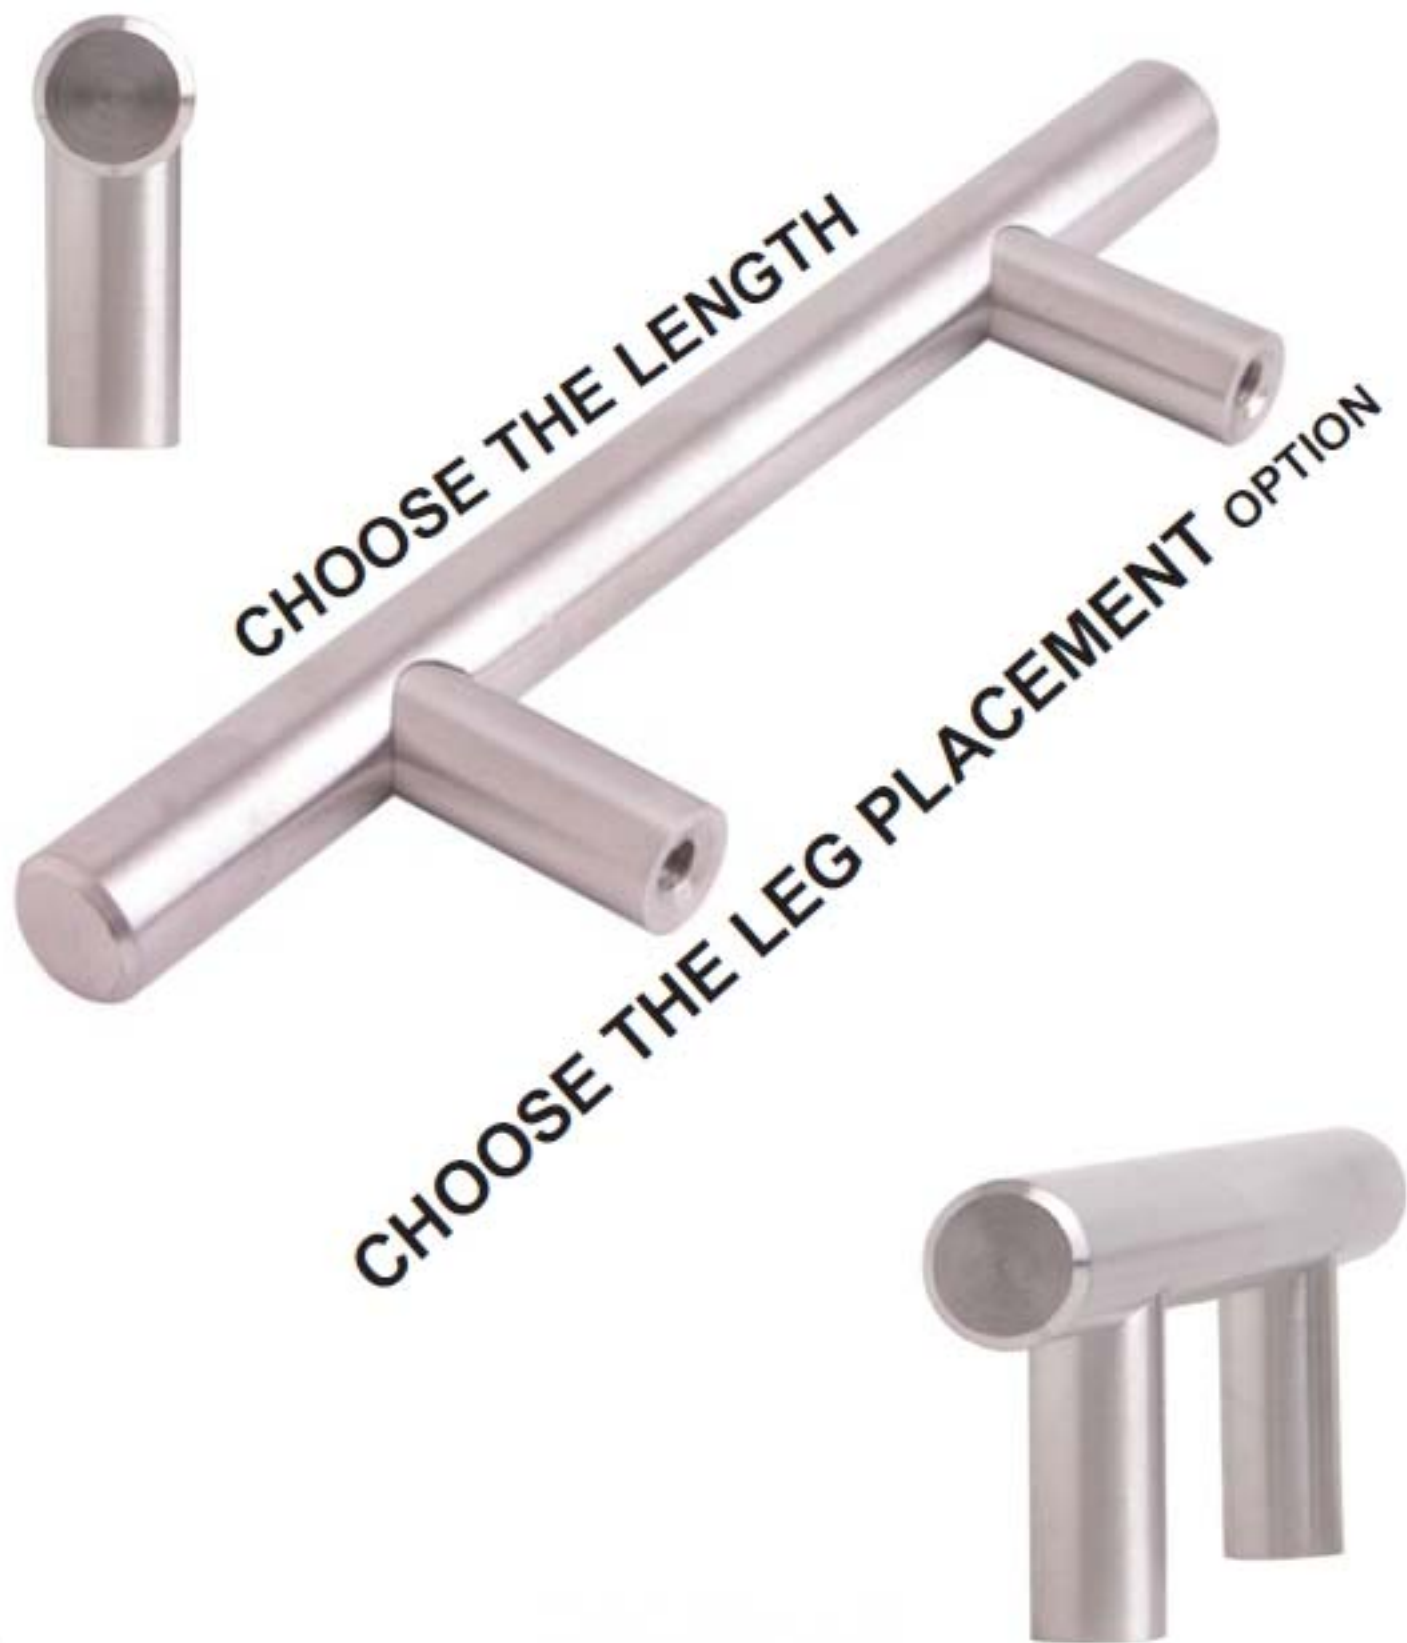

CUSTOM LENGTH SOLID STAINLESS STEEL RAILS